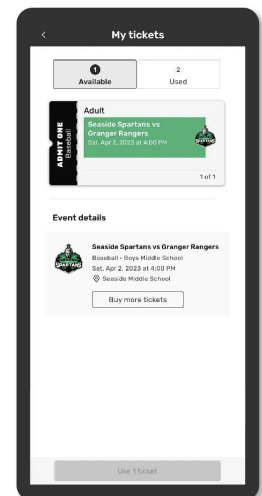

# GO FAN® How to Use Tickets

SHOW TICKETS AT GATE & SELECT

PRESS USE

ENJOY

VIEW USED TICKETS

VIEW AVAILABLE TICKETS

Need help? Reach out to us at [fansupport.gofan.co](https://fansupport.gofan.co)