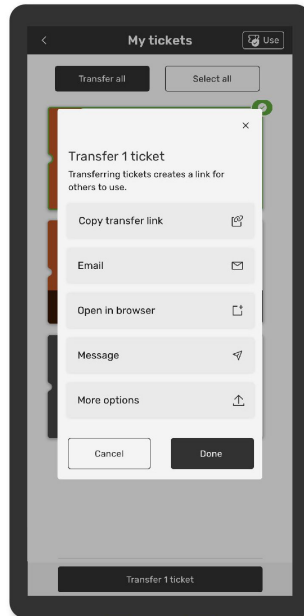

- > GoFan digital tickets
- > EXACT cash **\*be aware not all schools may accept cash for away games!**
- > Previously purchased punch cards
- > Senior Passes

A walk through of purchasing online tickets, using tickets at the gate, and transferring tickets to someone else can be found on the following pages:

# GO FAN® How to Buy Tickets

SEARCH FOR SCHOOL & SELECT EVENT

SELECT TICKETS

BUY TICKETS

USE TICKETS

Need help? Reach out to us at [fansupport.gofan.co](https://fansupport.gofan.co)

# GO FAN® How to Use Tickets

SHOW TICKETS AT GATE & SELECT

PRESS USE

ENJOY

VIEW USED TICKETS

VIEW AVAILABLE TICKETS

Need help? Reach out to us at [fansupport.gofan.co](https://fansupport.gofan.co)

# How to Transfer Tickets

SELECT  
TICKET

SELECT TRANSFER  
METHOD

TRANSFER  
TICKET

ENJOY

Need help? Reach out to us at [fansupport.gofan.co](https://fansupport.gofan.co)