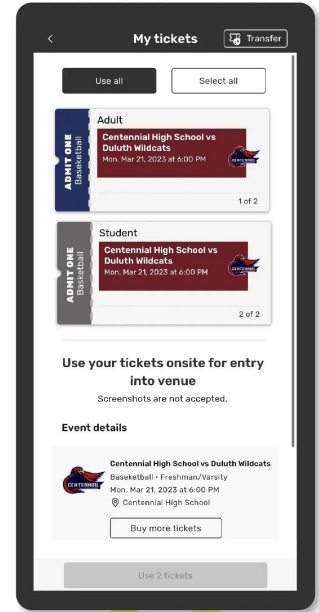

Check out  
more  
**TASD news**  
**HERE**

**LET'S KEEP IN TOUCH**

- [@tomahareaschool](#)
- [@tomahschooldistrict](#)
- [@tomaheducation](#)
- [www.tomah.education](http://www.tomah.education)
- [Sign up for our e-newsletter](#)

# GO FAN® How to Buy Tickets

SEARCH FOR SCHOOL & SELECT EVENT

SELECT TICKETS

BUY TICKETS

USE TICKETS

Need help? Reach out to us at [fansupport.gofan.co](https://fansupport.gofan.co)

# GO FAN® How to Use Tickets

SHOW TICKETS AT GATE & SELECT

PRESS USE

ENJOY

VIEW USED TICKETS

VIEW AVAILABLE TICKETS

Need help? Reach out to us at [fansupport.gofan.co](https://fansupport.gofan.co)