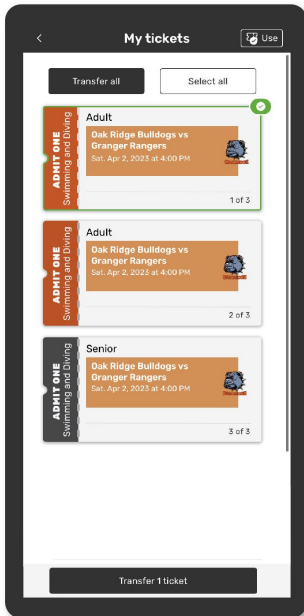

How to Transfer Tickets

SELECT
TICKET