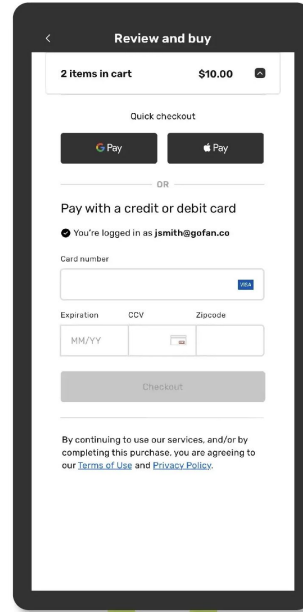

- > GoFan digital tickets
- > EXACT cash **\*be aware not all schools may accept cash for away games!**
- > Previously purchased punch cards
- > Senior Passes

A walk through of purchasing online tickets, using tickets at the gate, and transferring tickets to someone else can be found on the following pages:

Check out  
more  
**TASD news**  
**HERE**

**LET'S KEEP IN TOUCH**

- [@tomahareaschool](#)
- [@tomahschooldistrict](#)
- [@tomaheducation](#)
- [www.tomah.education](http://www.tomah.education)
- [Sign up for our e-newsletter](#)

# GO FAN® How to Buy Tickets

SEARCH FOR SCHOOL & SELECT EVENT

SELECT TICKETS

BUY TICKETS

USE TICKETS

Need help? Reach out to us at [fansupport.gofan.co](https://fansupport.gofan.co)