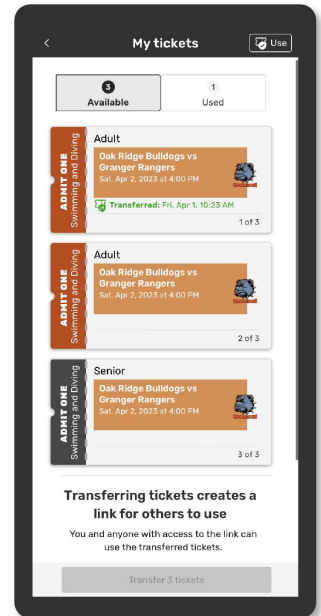

- > GoFan digital tickets
- > EXACT cash **\*be aware not all schools may accept cash for away games!**
- > Previously purchased punch cards
- > Senior Passes

A walk through of purchasing online tickets, using tickets at the gate, and transferring tickets to someone else can be found on the following pages:

# GO FAN® How to Use Tickets

SHOW TICKETS AT GATE & SELECT

PRESS USE

ENJOY

VIEW USED TICKETS

VIEW AVAILABLE TICKETS

Need help? Reach out to us at [fansupport.gofan.co](https://fansupport.gofan.co)

# How to Transfer Tickets

SELECT  
TICKET

SELECT TRANSFER  
METHOD

TRANSFER  
TICKET

ENJOY

Need help? Reach out to us at [fansupport.gofan.co](https://fansupport.gofan.co)