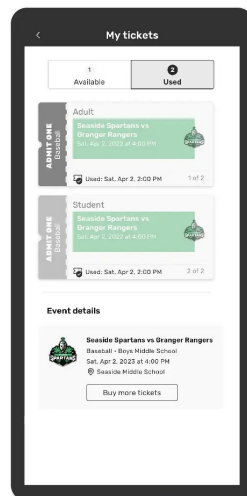

# GO FAN® How to Use Tickets

SHOW TICKETS AT GATE & SELECT

PRESS USE

ENJOY

VIEW USED TICKETS

VIEW AVAILABLE TICKETS

Need help? Reach out to us at [fansupport.gofan.co](https://fansupport.gofan.co)