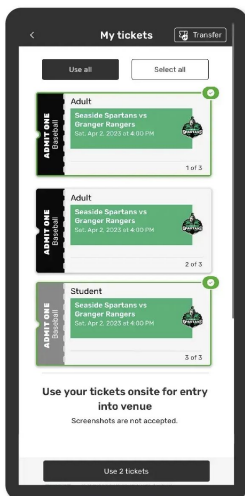

- > GoFan digital tickets
- > EXACT cash **\*be aware not all schools may accept cash for away games!**
- > Previously purchased punch cards
- > Senior Passes

A walk through of purchasing online tickets, using tickets at the gate, and transferring tickets to someone else can be found on the following pages:

Check out  
more  
**TASD news**  
**HERE**

**LET'S KEEP IN TOUCH**

- [@tomahareaschool](#)
- [@tomahschooldistrict](#)
- [@tomaheducation](#)
- [www.tomah.education](http://www.tomah.education)
- [Sign up for our e-newsletter](#)

# GO FAN® How to Buy Tickets

SEARCH FOR SCHOOL & SELECT EVENT

SELECT TICKETS

BUY TICKETS

USE TICKETS

Need help? Reach out to us at [fansupport.gofan.co](https://fansupport.gofan.co)

# GO FAN® How to Use Tickets

SHOW TICKETS AT GATE & SELECT

PRESS USE

ENJOY

VIEW USED TICKETS

VIEW AVAILABLE TICKETS

Need help? Reach out to us at [fansupport.gofan.co](https://fansupport.gofan.co)