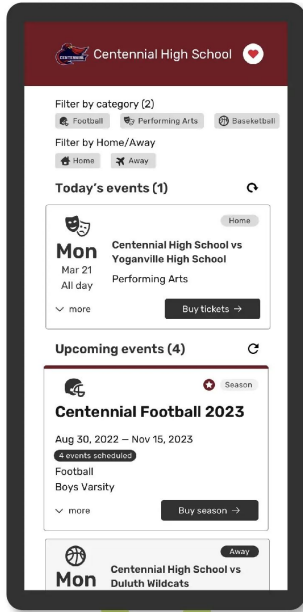

GO FAN® How to Buy Tickets

SEARCH FOR SCHOOL & SELECT EVENT