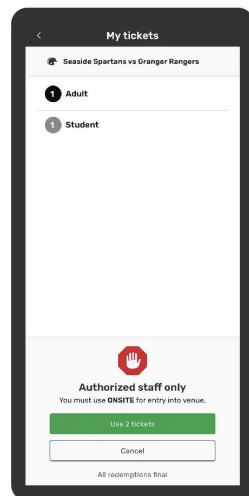

- > GoFan digital tickets
- > EXACT cash **\*be aware not all schools may accept cash for away games!**
- > Previously purchased punch cards
- > Senior Passes

A walk through of purchasing online tickets, using tickets at the gate, and transferring tickets to someone else can be found on the following pages:

# GO FAN® How to Buy Tickets

SEARCH FOR SCHOOL & SELECT EVENT

SELECT TICKETS

BUY TICKETS

USE TICKETS

Need help? Reach out to us at [fansupport.gofan.co](https://fansupport.gofan.co)

# GO FAN® How to Use Tickets

SHOW TICKETS AT GATE & SELECT

PRESS USE

ENJOY

VIEW USED TICKETS

VIEW AVAILABLE TICKETS

Need help? Reach out to us at [fansupport.gofan.co](https://fansupport.gofan.co)